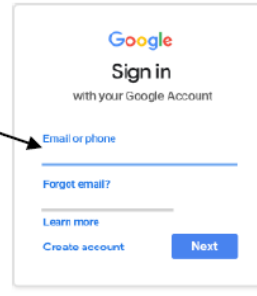

We have included a short 'how to' guide to assist you. Please let us know if you are have any issues with this and we will do our best to help.

Thank you for your ongoing support,
Year 1 team.

Signing in to Google Classroom for the first time.

1. Go to classroom.google.com and click Go to Classroom.

2. Enter the username and click Next.

The username will be in form of e.g.

john.smith@burfordschool.co.uk

3. Enter the password and click Next.

4. If there is a welcome message, read it and click Accept.