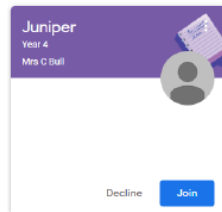

7.

Click **Join** on the relevant Classroom!

Now you are signed in and you are part of the Classroom! Each time that you log in on a device, you will be able to go straight to Classroom classroom.google.com. You can access Google Classroom and its features from anywhere and you can download the apps onto a phone.

If you already have a gmail account/s, be sure to sign in to Google Classroom with the correct account. For further instructions, go to [How do I sign in to Classroom?](#)