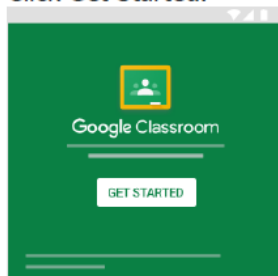

6. Click Get Started.