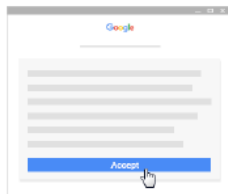

1. Go to classroom.google.com and click Go to Classroom.

2. Enter the username and click Next.

The username will be in form of e.g.

john.smith@burfordschool.co.uk

3. Enter the password and click Next.

4. If there is a welcome message, read it and click Accept.

5. Click I'm A Student.

6. Click Get Started.

7.

Click **Join** on the relevant Classroom!

Now you are signed in and you are part of the Classroom! Each time that you log in on a device, you will be able to go straight to Classroom classroom.google.com. You can access Google Classroom and its features from anywhere and you can download the apps onto a phone.